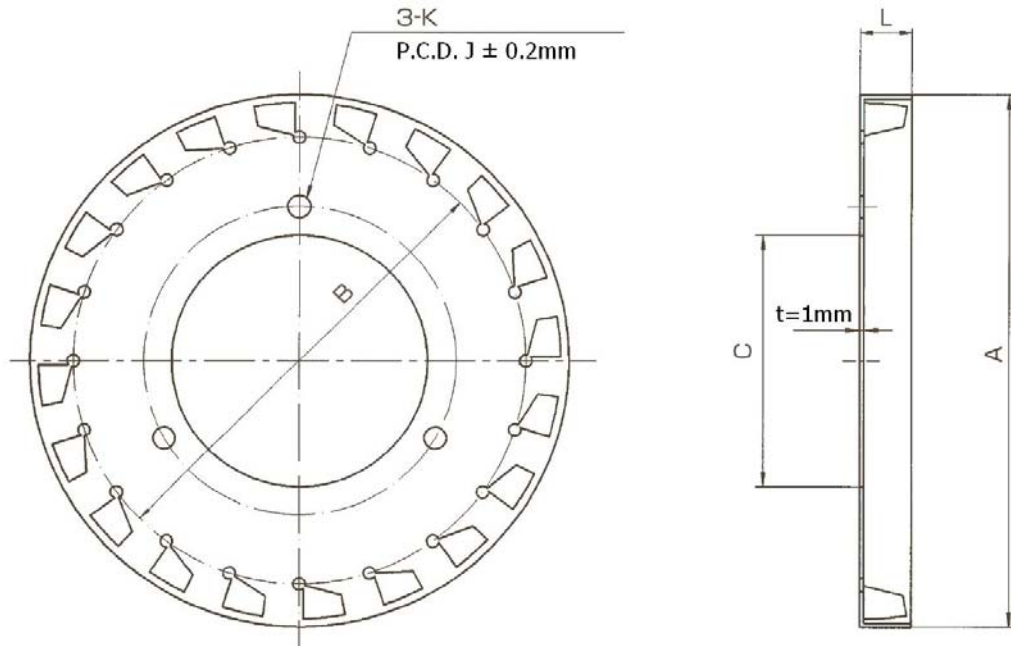

## Cooling Fan for V-Series Units

Types: 1.2, 2.5, 5

VF		1.2	2.5	5	
Max Allowable Speed [rpm]		2000	2000	2000	
Dimensions [mm]	A	108	131	164	
	B	88	110	138	
	C	50	62	76	
	K	4.5	5.5	6.5	
	J	60	76	95	
	L	11	13	16	
Applicable Units		VCE(H)	VCS(H)	VBE(H)	VBS(H)
Optional Units <sup>1</sup>		VCE(H)-P	VCS(H)-P	VCEHA	VCSHA
		VBE(H)-P	VBS(H)-P	VBEHA	VBSHA

[ Note 1 : Available as factory-mounted only ]

[ 1 inch = 25.4 mm ]